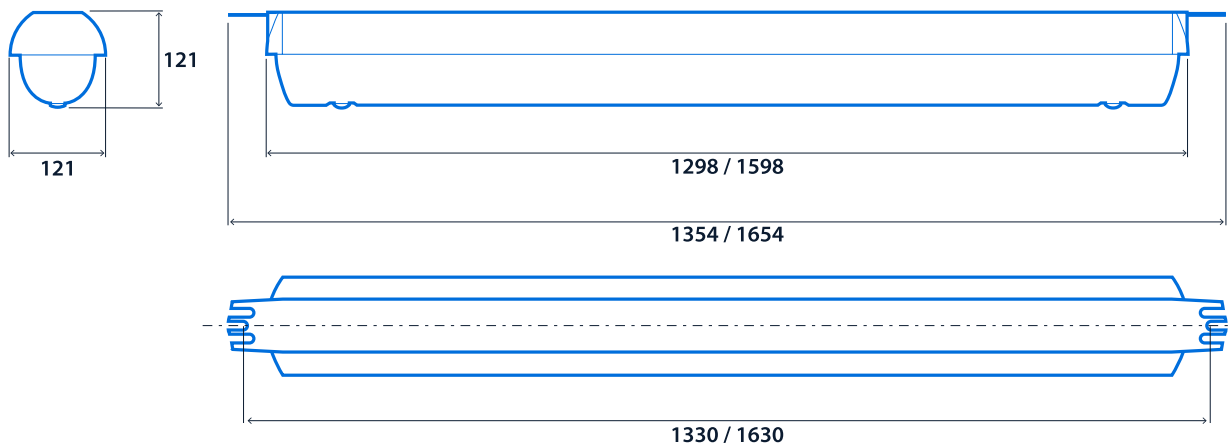

LED characteristics

CRI	80+	Colour temperature	4000 K
Rated life (hours)	100 K - L70/B10		

Compliance

UKCA	Yes	CE	Yes
C-Tick (Aus)	Yes	Food production standards	BRC HACCP IFS
MOD compliance	JSP482 Chapter 8 Document for 'Category C' areas		

Dimensions

Click or scan here
View A-Line Pro variants using
our online filtering tool