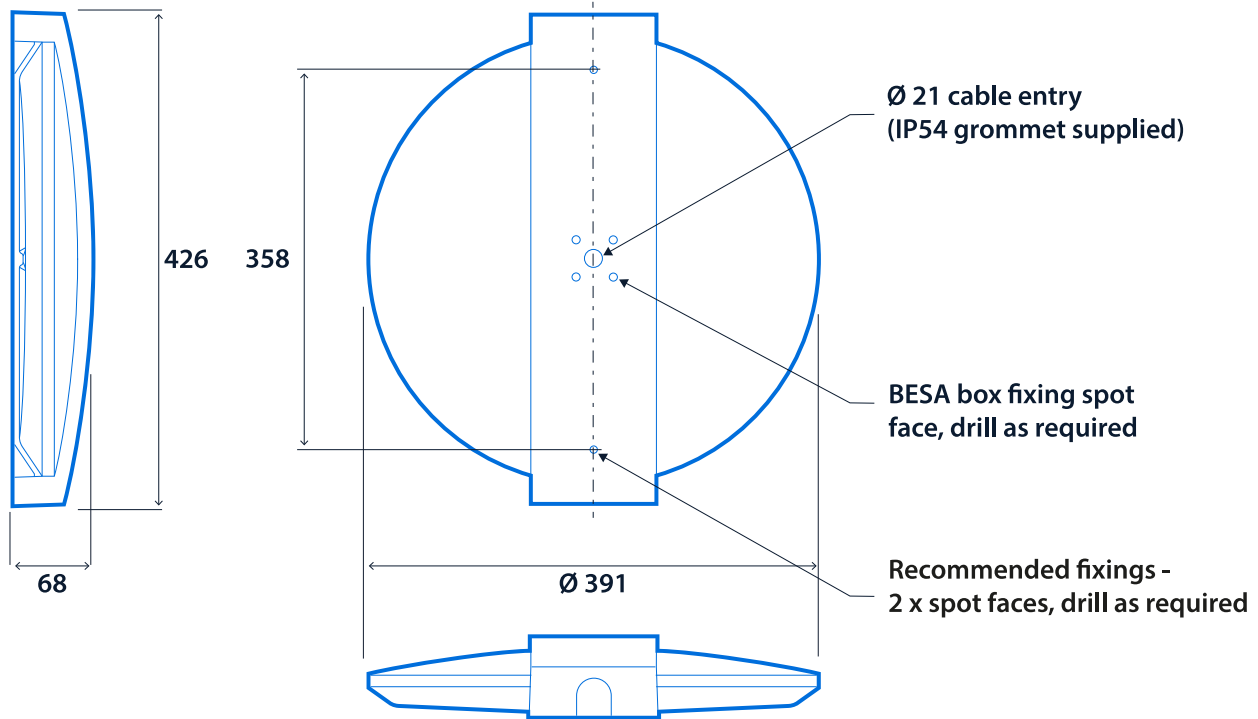

Dimensions