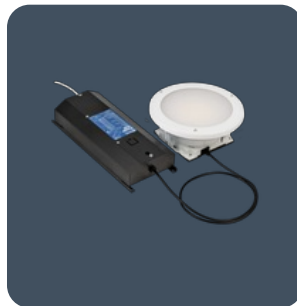

Dimensions

Click or scan here
View G3 AL variants using our
online filtering tool

Information is correct as of 29 Dec 2024, however must not be interpreted as a guarantee of individual product performance and/or characteristics. We reserve the right to alter specifications and designs without prior notice.