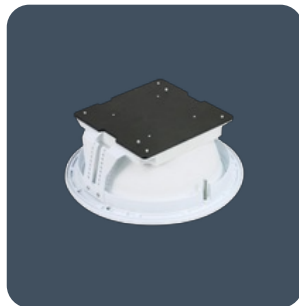

Dimensions

Click or scan here
View G3 AL variants using our
online filtering tool

Information is correct as of 29 Dec 2024, however must not be interpreted as a guarantee of individual product performance and/or characteristics. We reserve the right to alter specifications and designs without prior notice.