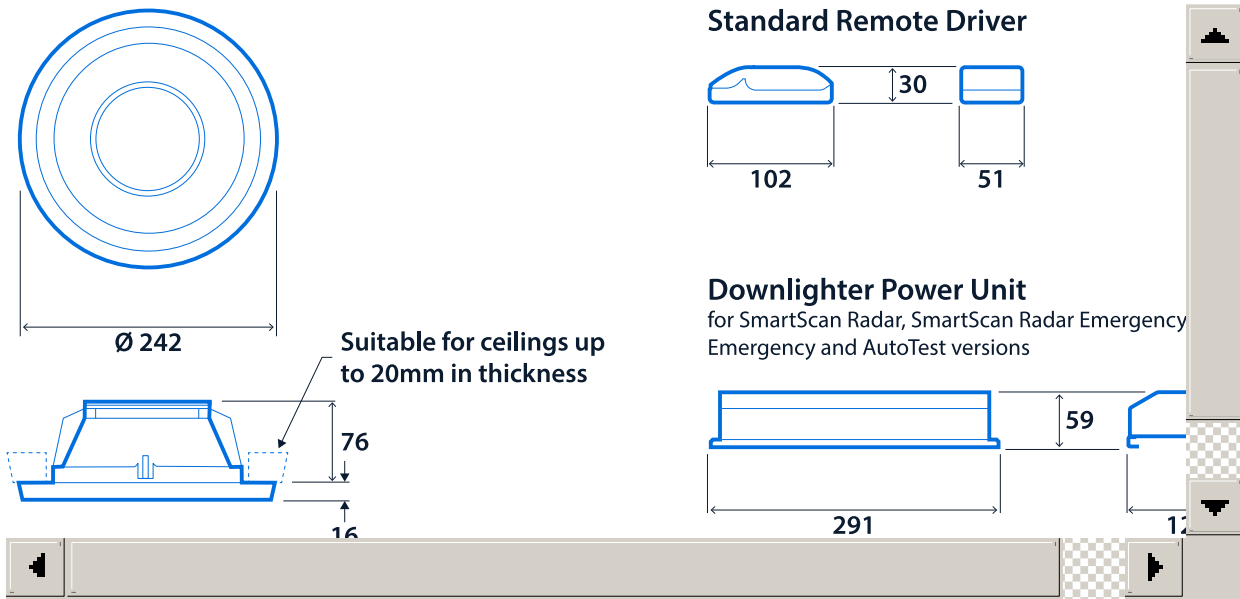

Dimensions

Click or scan here
View G3 AL variants using our
online filtering tool

Information is correct as of 29 Dec 2024, however must not be interpreted as a guarantee of individual product performance and/or characteristics. We reserve the right to alter specifications and designs without prior notice.