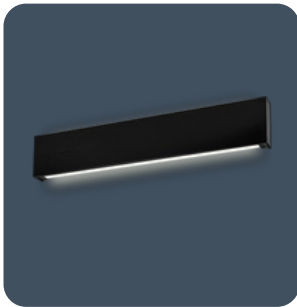

Dimensions

Click or scan here
View Kast variants using our
online filtering tool