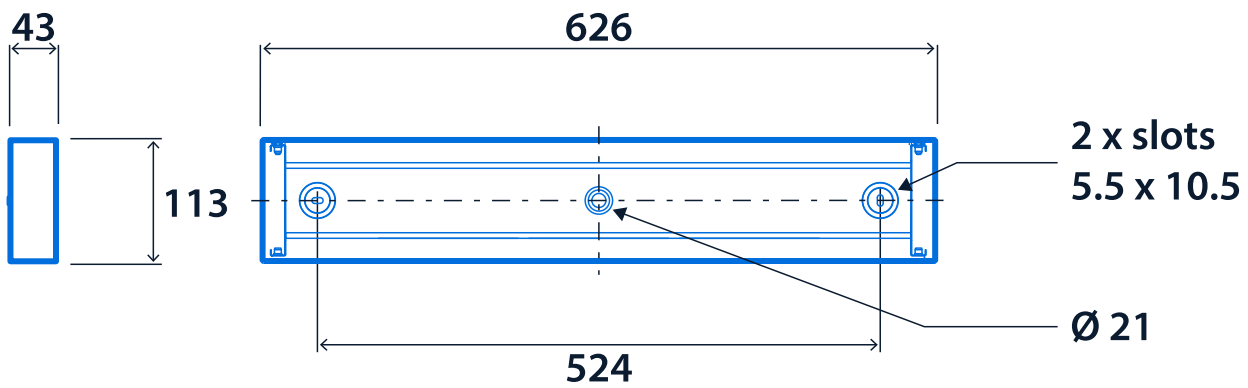

Dimensions

Click or scan here
View Kast variants using our
online filtering tool