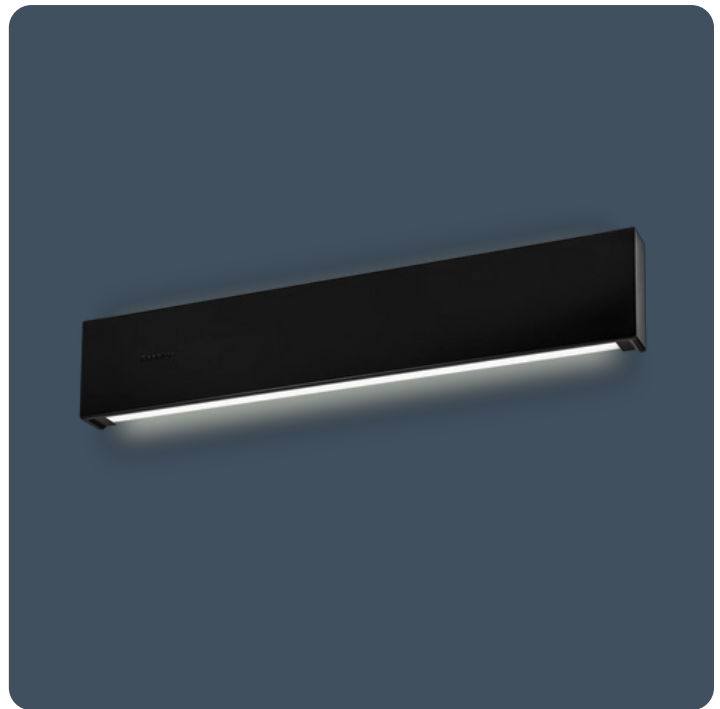

Wall mounted up and downlighters

Wall mounted linear luminaires with upward and downward light component. Steel body finished in either white or black with opal polycarbonate diffusers. Can be mounted vertically as well as horizontally. Kast is ideal for corridors or stairwell applications.

Applications: corridors, stairwells, reception areas, meeting rooms, offices.

- Can be mounted horizontally or vertically
- Integral emergency and SmartScan emergency options
- SmartScan wireless technology removes the need for control cabling. Ideal for retrofit

IP40

IK10

Up to 130 LL/CW

Specification

Mounting	Surface	IP rating	IP40
Impact rating	IK10	Max presence detection height	8 m

Lighting

Optic	Opal diffuser	Lumen output	1,455 lm - 2,860 lm
Efficacy	Up to 130 LL/CW		