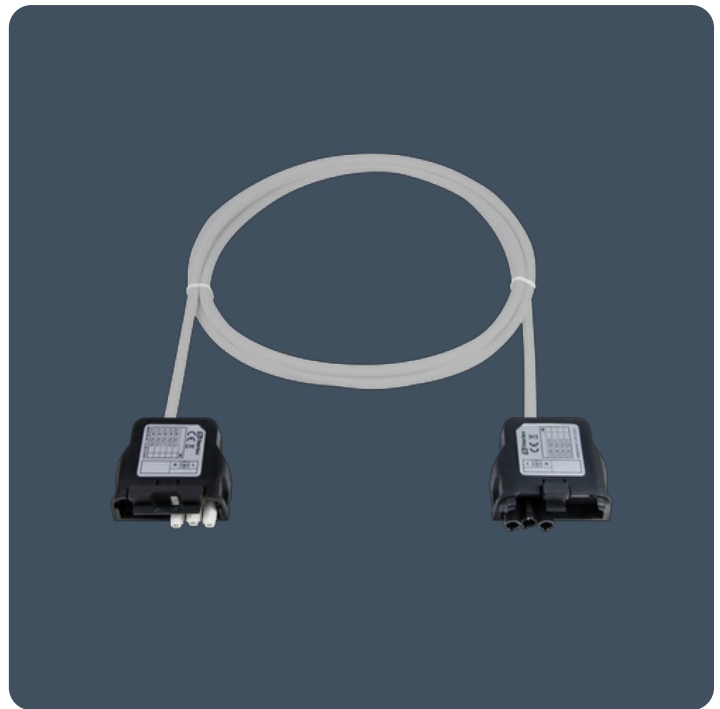

3-pole and 6-pole interconnecting leads for use with SmartScan and DALI recessed luminaires

3-pole and 6-pole pre-wired interconnecting leads for use with SmartScan and DALI recessed luminaires. Using the Thorlux Lighting Cable Management System will significantly reduce installation labour costs as recessed luminaires and cables are simply plugged together.

- Thorlux UK designed and manufactured
- L50H - low smoke zero halogen cables
- Leads can be plugged together to extend wiring
- Future flexibility - plug and play
- Twin latch design - strong strain relief
- Constructed from flame retardant nylon
- Compliance with new standard BS EN 61535:2013

Notes: If modular wiring is not required please suffix luminaire catalogue number with NT e.g. XL18306SSNT

Compliance

UKCA	Yes	CE	Yes
C-Tick (Aus)	Yes		

Click or scan here
View Lighting Cable
Management variants using our
online filtering tool