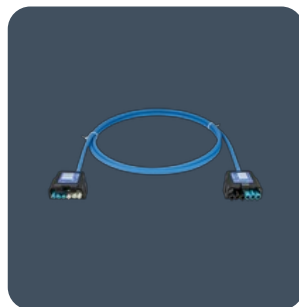

Compliance

UKCA	Yes	CE	Yes
C-Tick (Aus)	Yes