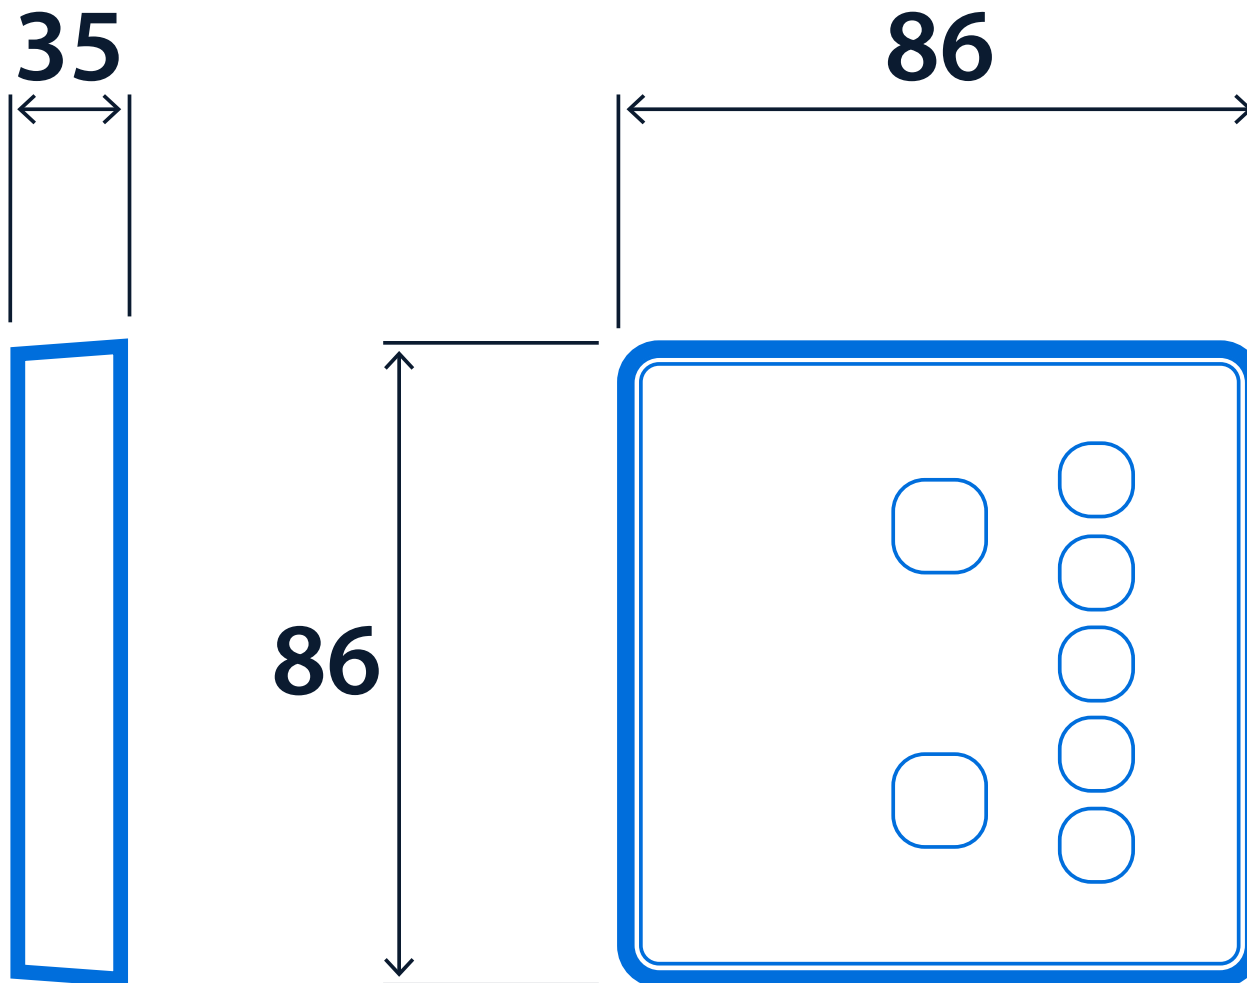

Dimensions

Click or scan here
View SmartScan Dim variants
using our online filtering tool