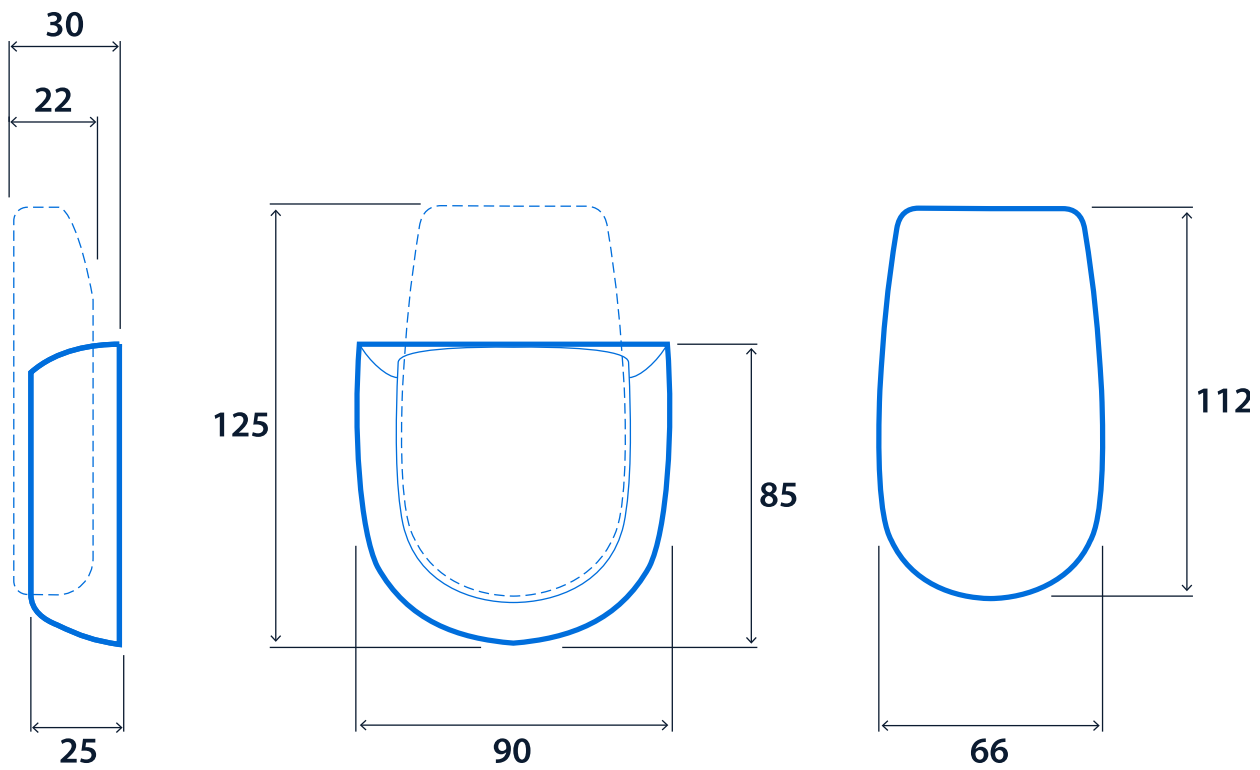

Dimensions

Click or scan here

View SmartScan Remote variants using our online filtering tool