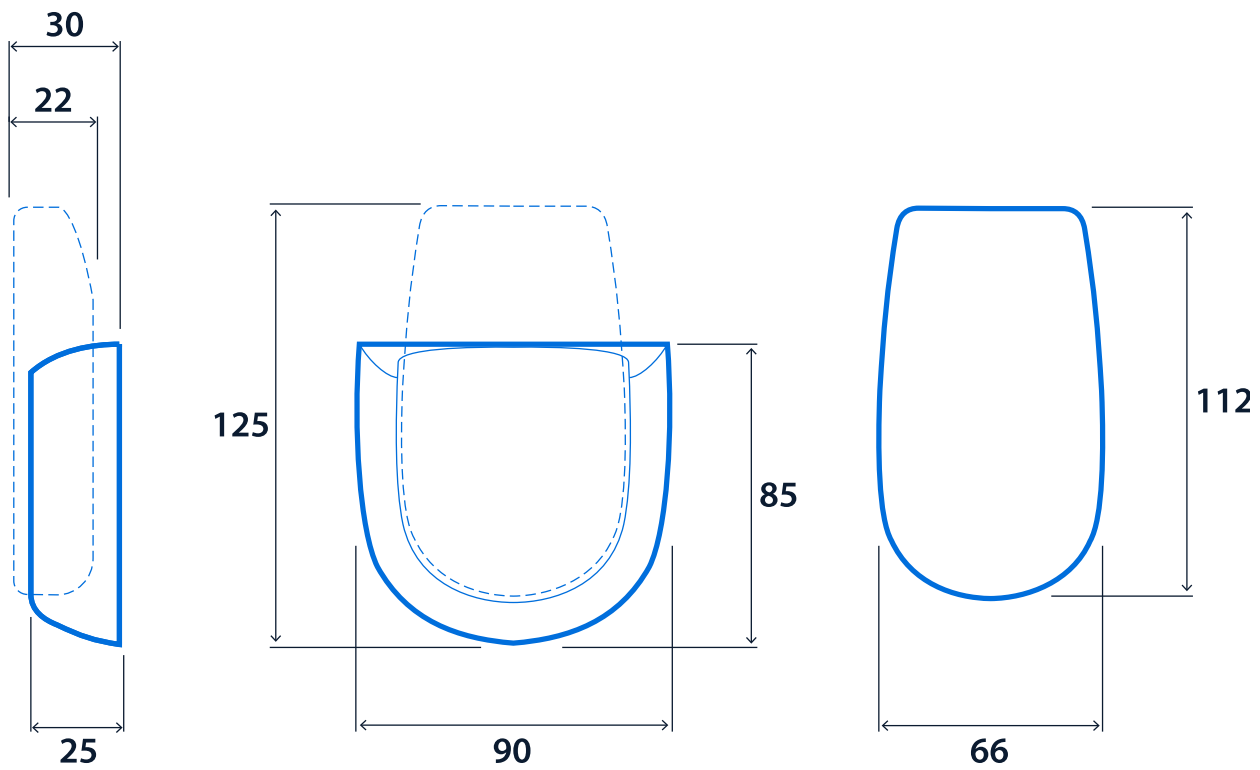

Infra-red scene control for SmartScan luminaires

Hand-held infra-red scene control for groups of SmartScan luminaires. Supplied with unique, robust wall mounting bracket, with optional locking kit for security.

Compliance

UKCA	Yes	CE	Yes
C-Tick (Aus)	Yes		

Dimensions

Click or scan here
View SmartScan Scene Remote
variants using our online
filtering tool

Information is correct as of 29 Dec 2024, however must not be interpreted as a guarantee of individual product performance and/or characteristics. We reserve the right to alter specifications and designs without prior notice.